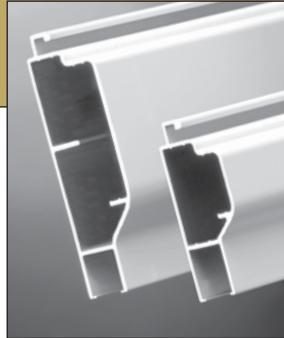

Screening the world.

The Moose is the ultimate upgrade in a rolling patio door screen, built to take heavy-duty traffic in stride.

Heavy-Duty Patio Door Screen System.

SuperPremium Patio Screen

The Moose is the ultimate upgrade in a rolling patio door screen. Its extra-strong, wide body 3" frame takes heavy-duty traffic in stride. Bigger and better, The Moose is an excellent choice for large 8' high doors. This ultimate patio screen door is smooth and easy to operate and is ideal for both commercial and residential applications.

Actual Size Comparison:
The Moose vs. Heavy Duty

Heavy-Duty Patio Door Screen System.

Full 3" Frame

- Offer your customers the ultimate upgrade in a rolling patio door screen
- Add the look, strength and feel of a 3" wide aluminum extrusion to your premium sliding patio door offering
- Enhance your product image with our heavy-duty frame design, with walls that are a full .050" thick
- Great for 8' high doors
- Smooth and easy to operate, The Moose quietly rolls along on steel ball bearing wheels that can be easily adjusted to fit your opening
- Select either top or side adjustable rollers
- Specifically engineered to match the profiles of the best wood patio doors
- Available in a variety of colors
- Individually packed with all necessary hardware and installation guidelines