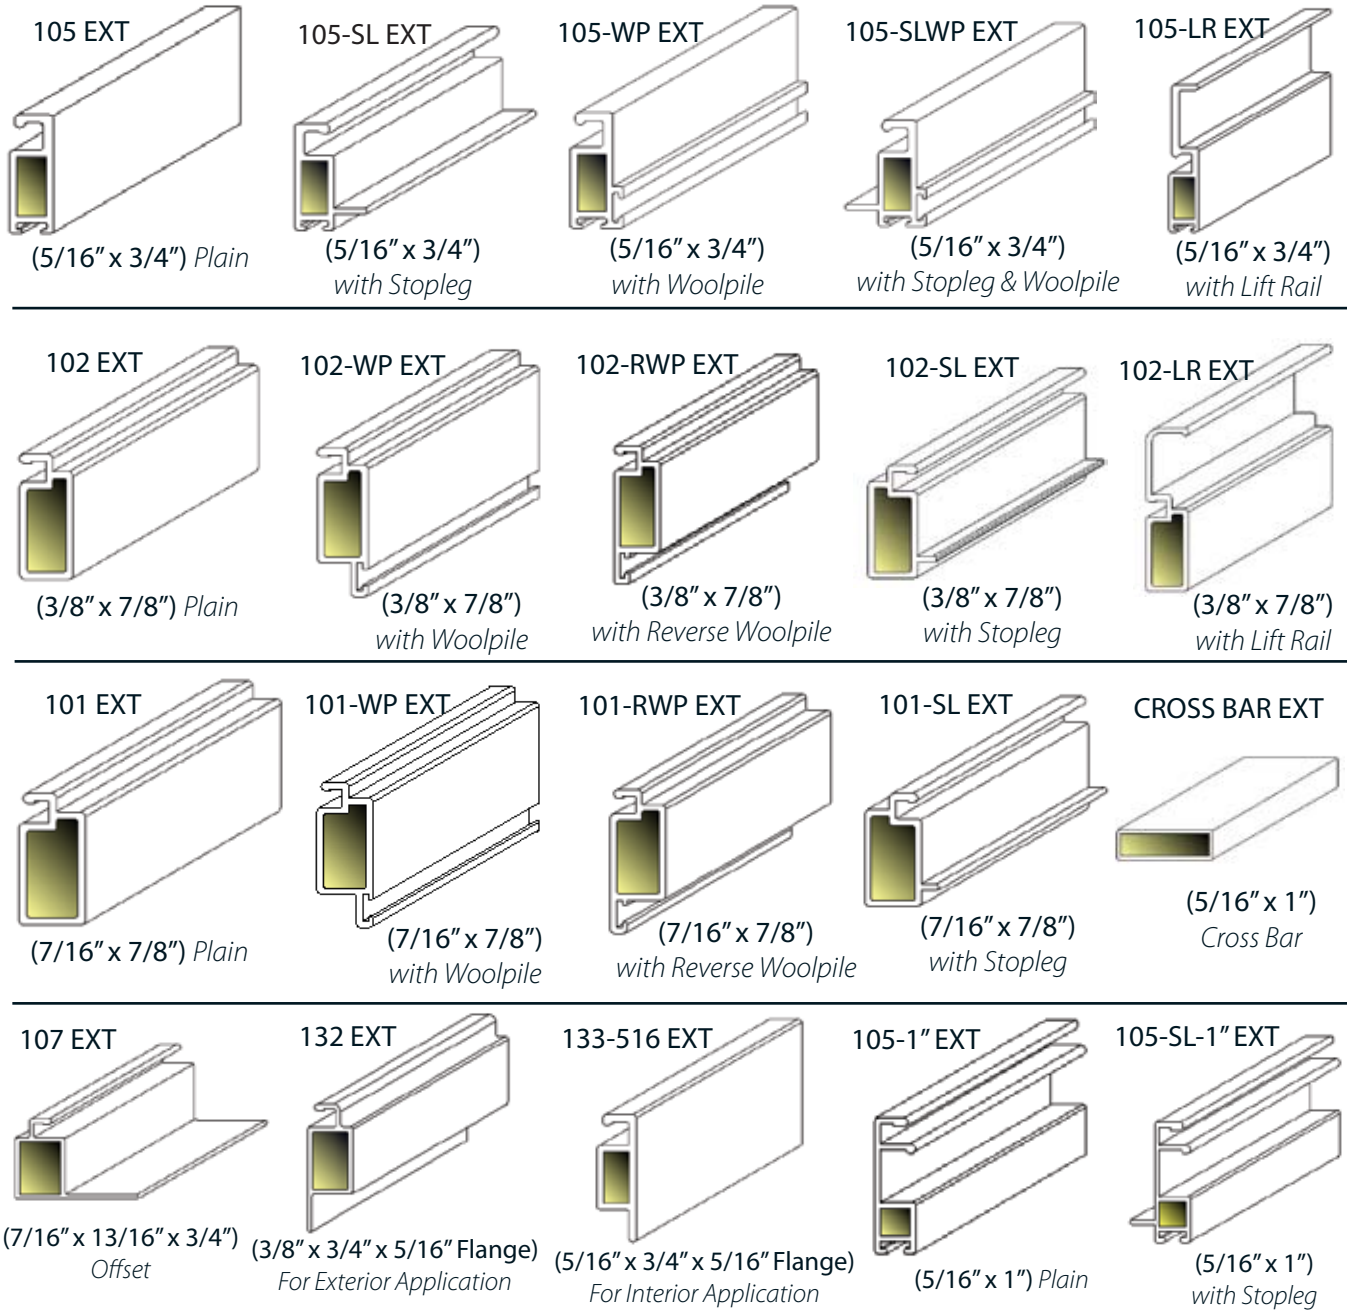

RiteScreen offers a premium selection of extruded window screens, ideal for residential and commercial applications. The extruded profiles range in wall thicknesses from 0.035" to 0.050". Our unique corner staking process builds strength and eliminates gaps at the miters. Simply choose the hardware and color for your extruded aluminum window screen, and we will manufacture to your specifications.