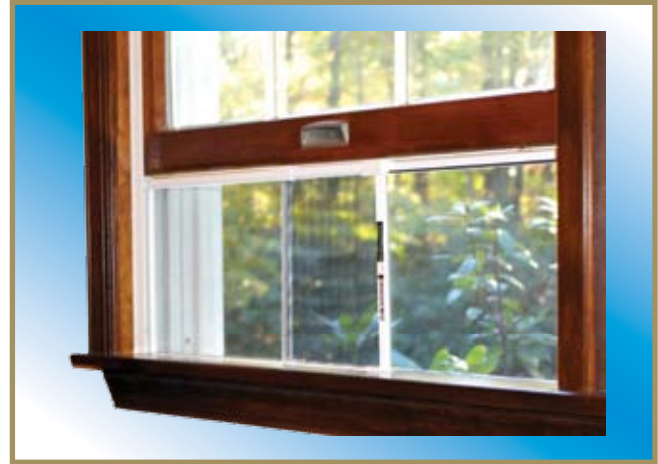

ADJUST O SCREEN

ADJUSTABLE
WINDOW SCREENS

Four Convenient Sizes Available

One Adjust-O-Screen Fits Several Styles of Windows
(Including Single/Double Hung and Slider types)

Adjust-O's operate by sliding each end outward

Metal Frame provides durability and rigidity

Charcoal Fiberglass Mesh

No Tools Needed for Installation

CLOSED SIZE

OPENED SIZE

FOUR CONVENIENT SIZES AVAILABLE

Code	A	B	C
1037	10"	19 3/4"	37"
1333	13"	17 3/4"	33"
1537	15"	19 3/4"	37"
1848	18"	25 1/4"	48"